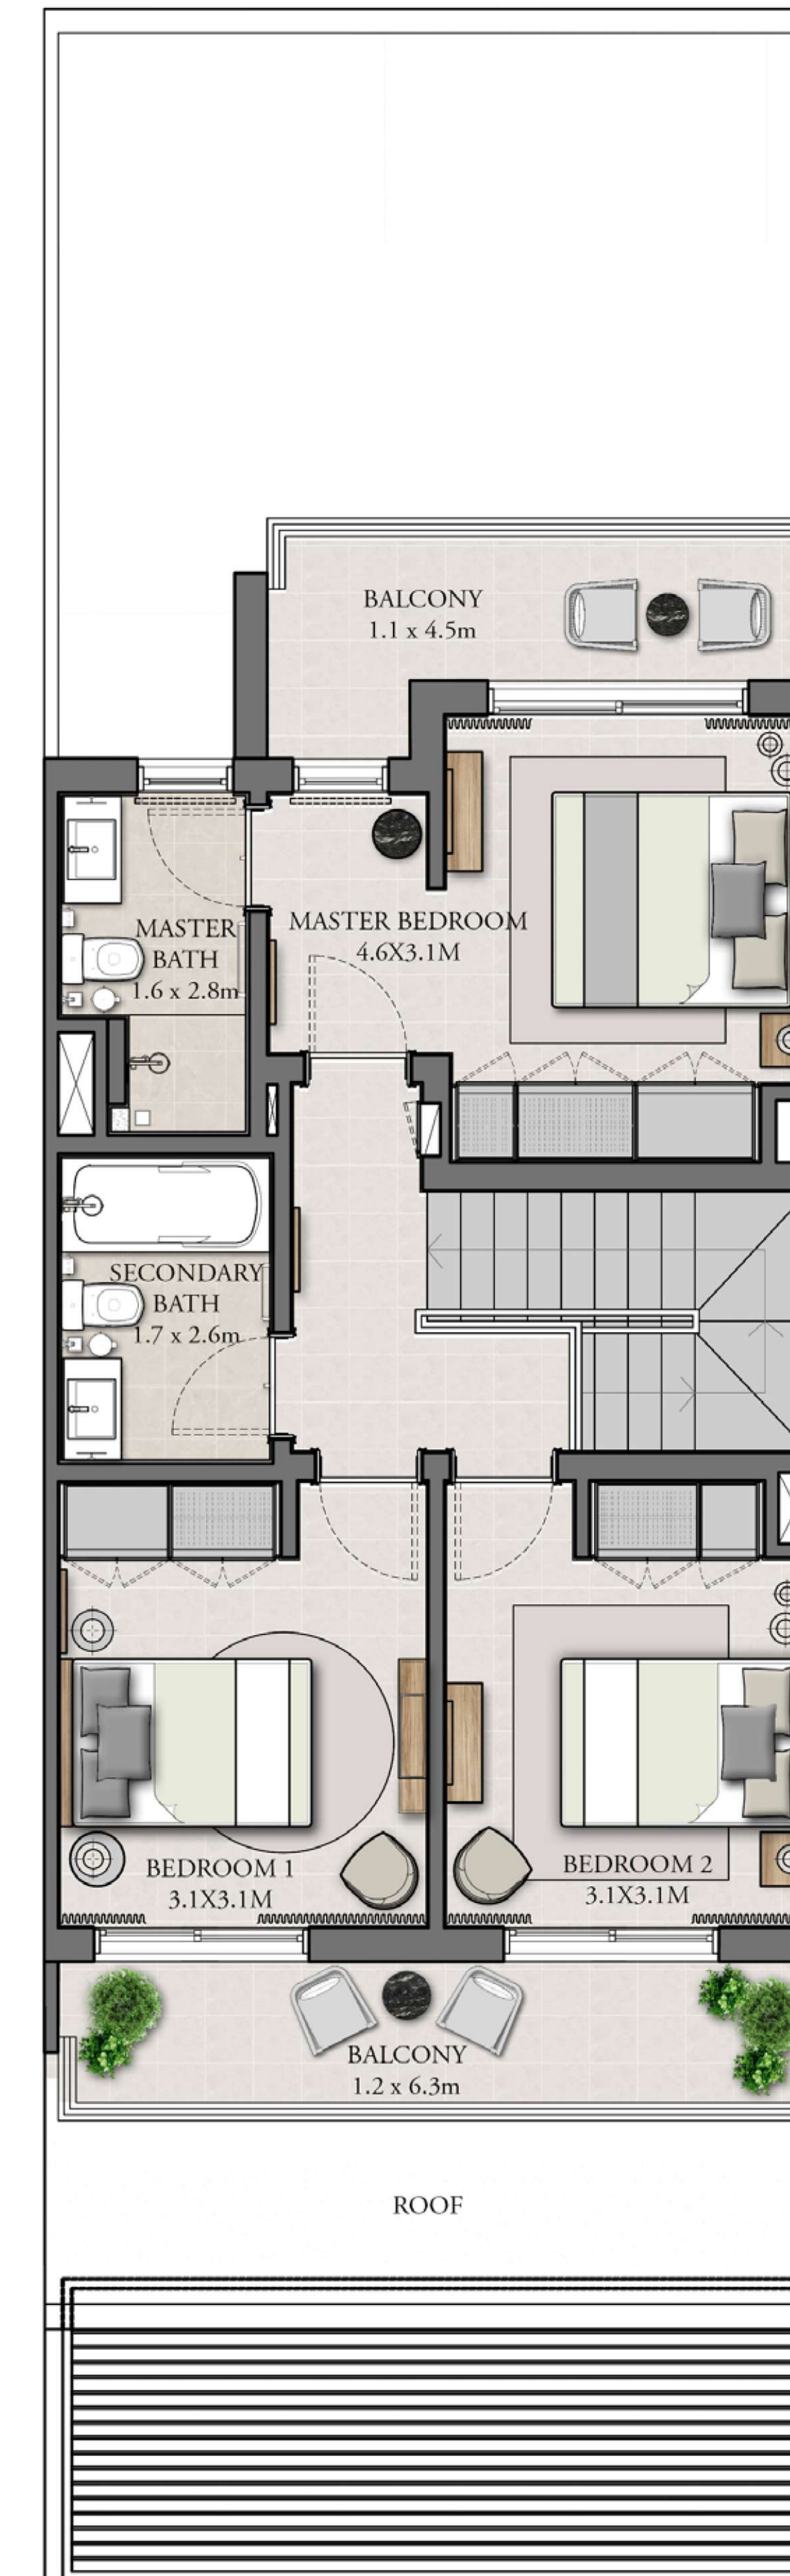

EXPO GOLF VILLAS 4

STYLE 1

3 BEDROOM

TYPE A

UNIT	TOTAL AREA	
TH4 - M	1,936.21 SQ.FT.	179.88 SQ.M.
TH5 - M2 TH6 - M3 TH7 - M2	1,941.05 SQ.FT.	180.33 SQ.M.
TH6 - M2 TH8 - M2	1,940.09 SQ.FT.	180.24 SQ.M.
TH7 - M4 TH8 - M5	1,941.48 SQ.FT.	180.37 SQ.M.
TH8 - M3	1,940.73 SQ.FT.	180.30 SQ.M.

KEY PLAN

EXPO GOLF VILLAS 4

STYLE 1

3 BEDROOM

TYPE B

UNIT	TOTAL AREA	
TH5 - M1 TH5 - M3 TH6 - M1 TH7 - M5 TH8 - M6	2,077.22 SQ.FT.	192.98 SQ.M.
TH6 - M4	2,076.36 SQ.FT.	192.90 SQ.M.
TH7 - M1 TH7 - M3 TH8 - M1 TH8 - M4	2,078.08 SQ.FT.	193.06 SQ.M.

KEY PLAN

EXPO GOLF VILLAS 4

STYLE 1

4 BEDROOM

UNIT	TOTAL AREA	
TH4 - E	2,394.97 SQ.FT.	222.50 SQ.M.
TH5 - E1	2,396.37 SQ.FT.	222.63 SQ.M.
TH5 - E2 TH6 - E TH7 - E TH8 - E	2,396.04 SQ.FT.	222.60 SQ.M.

KEY PLAN