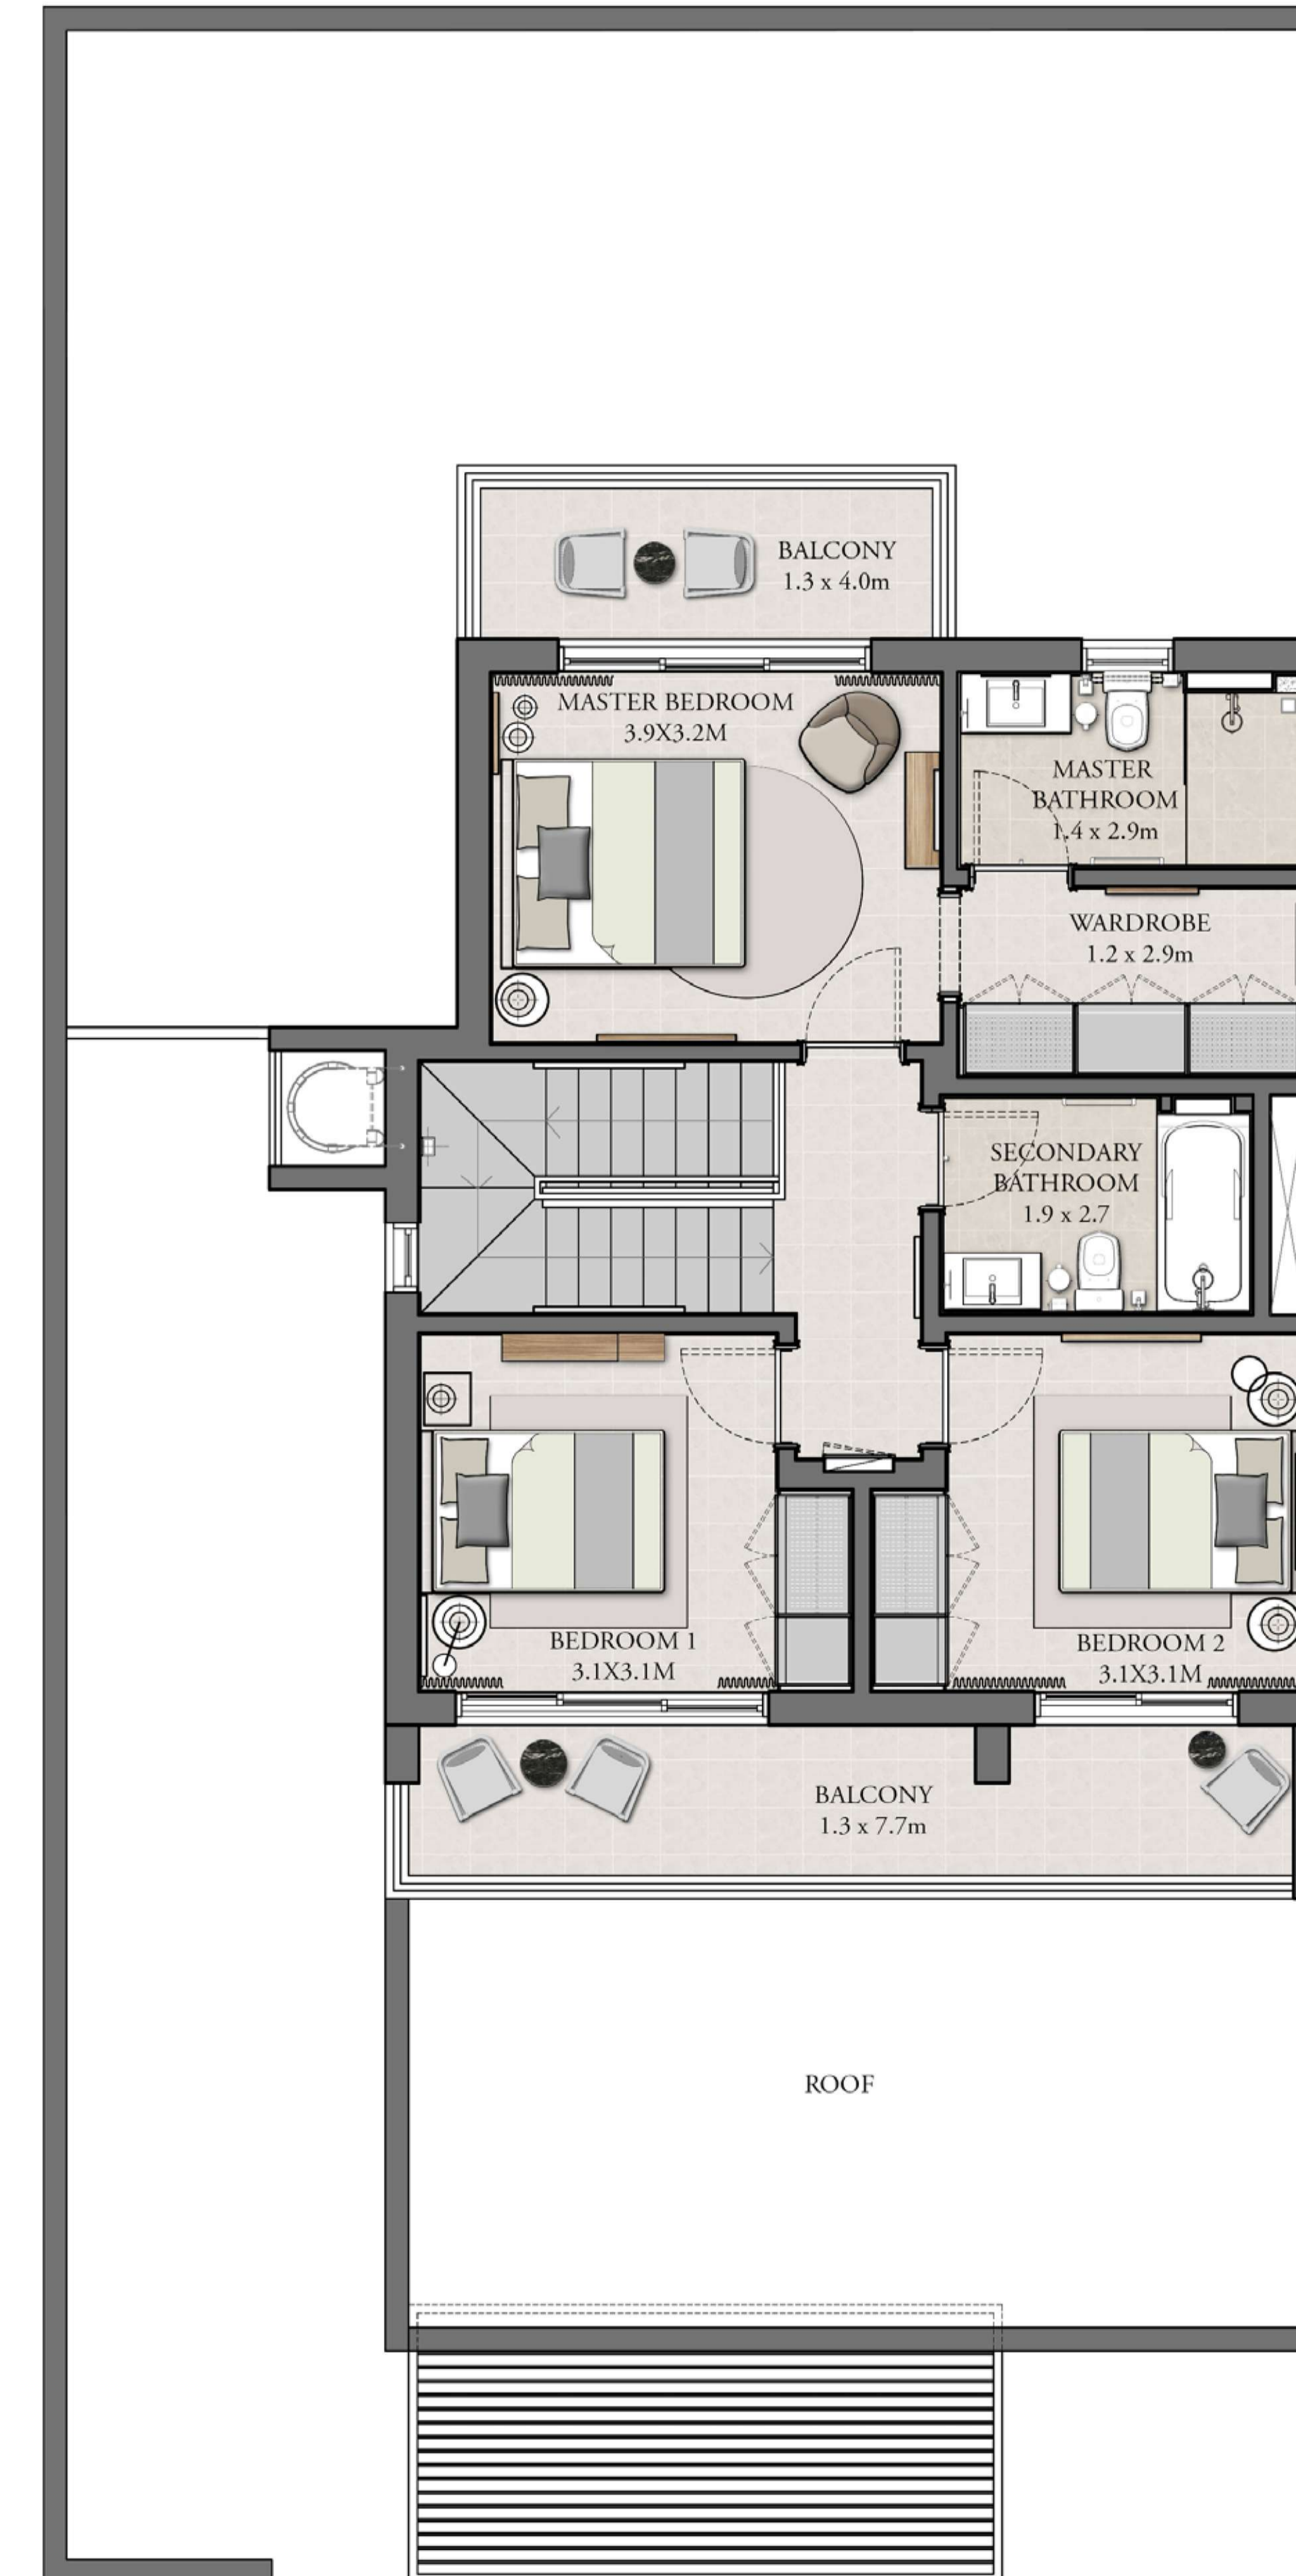

KEY PLAN

EXPO GOLF VILLAS 4

STYLE 1

4 BEDROOM

UNIT	TOTAL AREA	
TH4 - E	2,394.97 SQ.FT.	222.50 SQ.M.
TH5 - E1	2,396.37 SQ.FT.	222.63 SQ.M.
TH5 - E2 TH6 - E TH7 - E TH8 - E	2,396.04 SQ.FT.	222.60 SQ.M.

KEY PLAN

EXPO GOLF VILLAS 4

STYLE 2

3 BEDROOM

TYPE A

UNIT	TOTAL AREA	
TH5 - M2	1,992.29 SQ.FT.	185.09 SQ.M.
TH6 - M1		
TH7 - M1		
TH8 - M1		
TH8 - M4		

KEY PLAN

EXPO GOLF VILLAS 4

STYLE 2