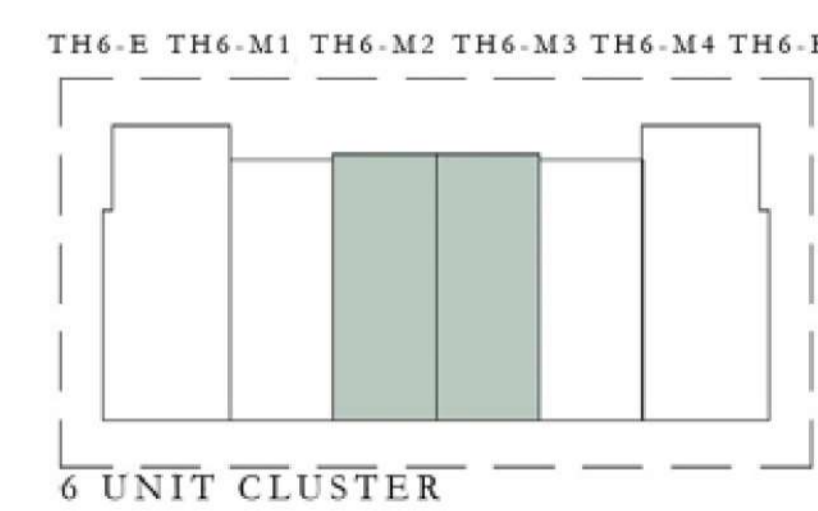

EXPO GOLF VILLAS 4

STYLE 2

3 BEDROOM

TYPE B

UNIT	TOTAL AREA	
TH4 - M TH5 - M1 TH6 - M2 TH7 - M4	2,079.15 SQ.FT.	193.16 SQ.M.
TH7 - M2	2,080.77 SQ.FT.	193.31 SQ.M.
TH7 - M3	2,078.29 SQ.FT.	193.08 SQ.M.
TH8 - M2	2,081.09 SQ.FT.	193.34 SQ.M.
TH8 - M3	2,082.60 SQ.FT.	193.48 SQ.M.

KEY PLAN