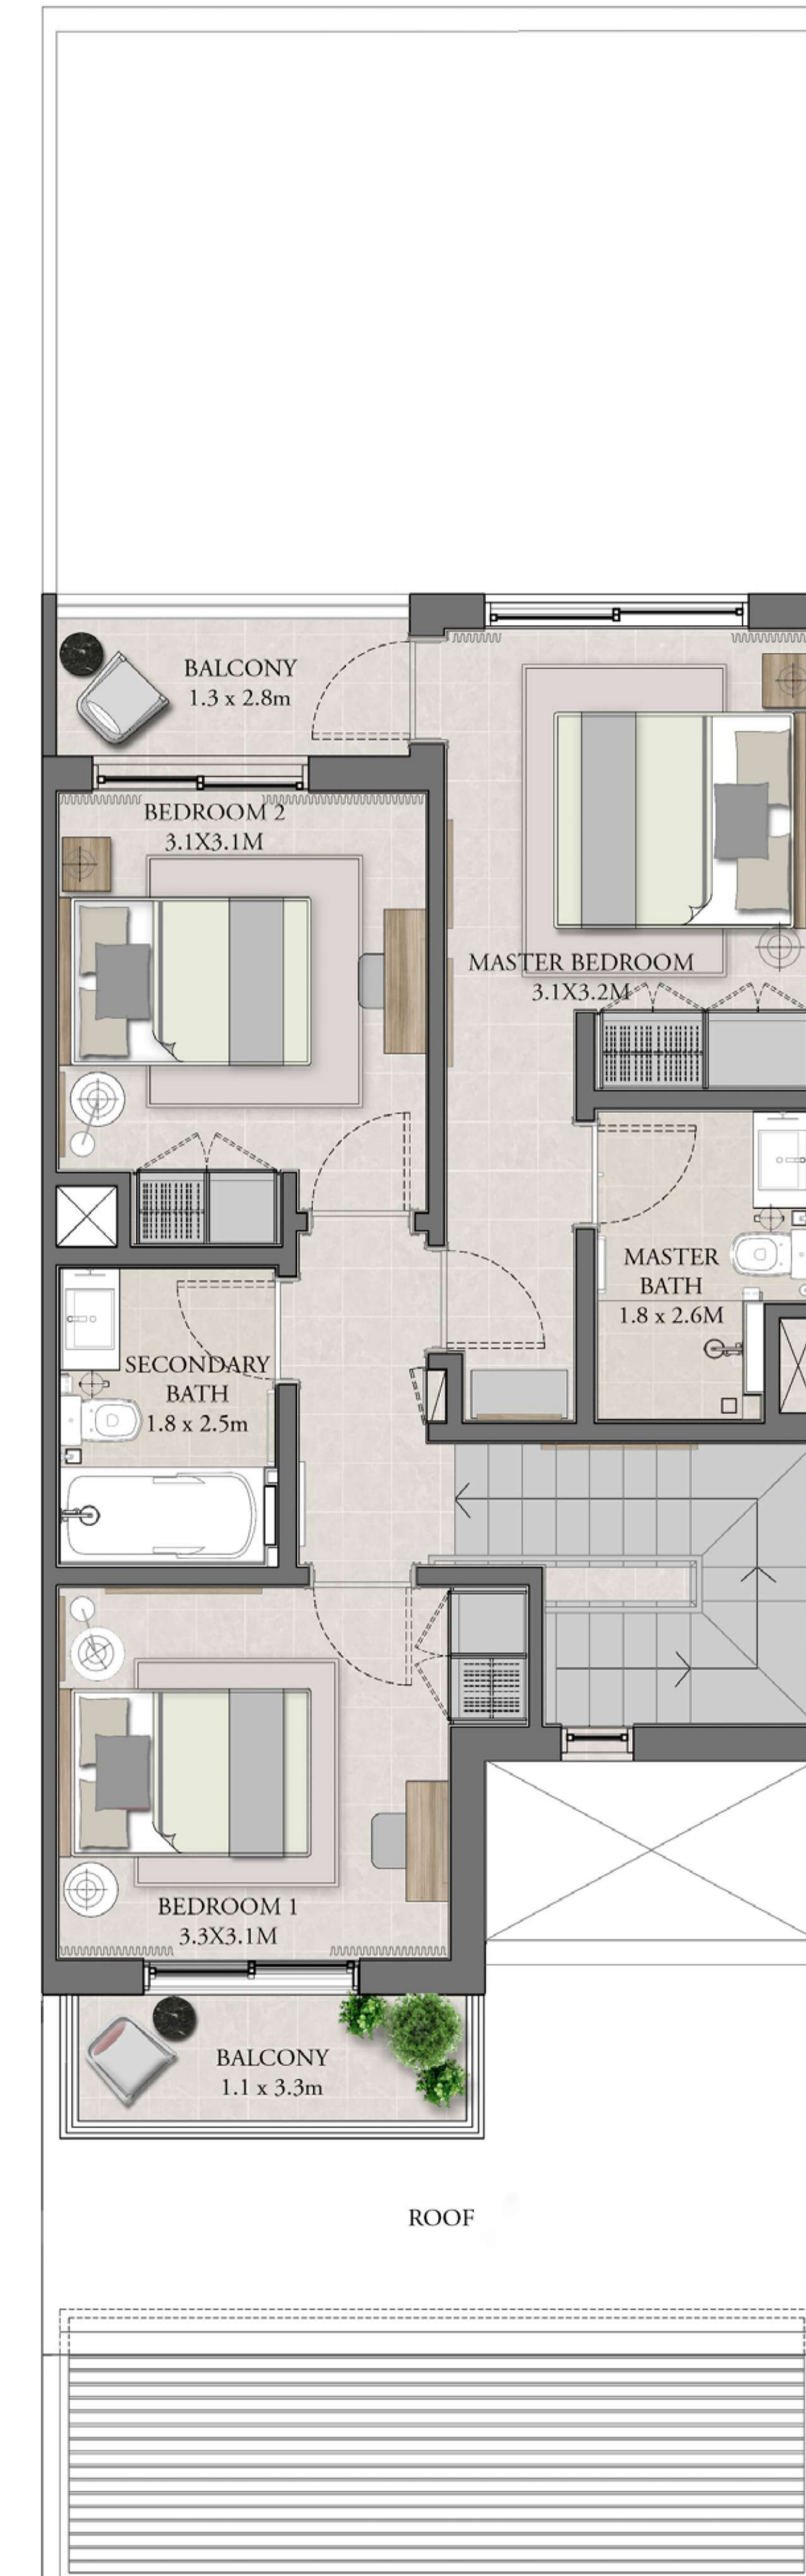

KEY PLAN

EXPO GOLF VILLAS 4

STYLE 1

4 BEDROOM

UNIT	TOTAL AREA	
TH4 - E	2,394.97 SQ.FT.	222.50 SQ.M.
TH5 - E1	2,396.37 SQ.FT.	222.63 SQ.M.
TH5 - E2 TH6 - E TH7 - E TH8 - E	2,396.04 SQ.FT.	222.60 SQ.M.

KEY PLAN

EXPO GOLF VILLAS 4

STYLE 2

3 BEDROOM

TYPE A

UNIT	TOTAL AREA	
TH5 - M2	1,992.29 SQ.FT.	185.09 SQ.M.
TH6 - M1		
TH7 - M1		
TH8 - M1		
TH8 - M4		

KEY PLAN

EXPO GOLF VILLAS 4

STYLE 2

KEY PLAN

EXPO GOLF VILLAS 4

STYLE 2

4 BEDROOM

UNIT	TOTAL AREA	
TH4 - E TH5 - E1 TH5 - E2	2,453.42 SQ.FT.	227.93 SQ.M.
TH6 - E TH7 - E TH8 - E	2,453.85 SQ.FT.	227.97 SQ.M.

KEY PLAN