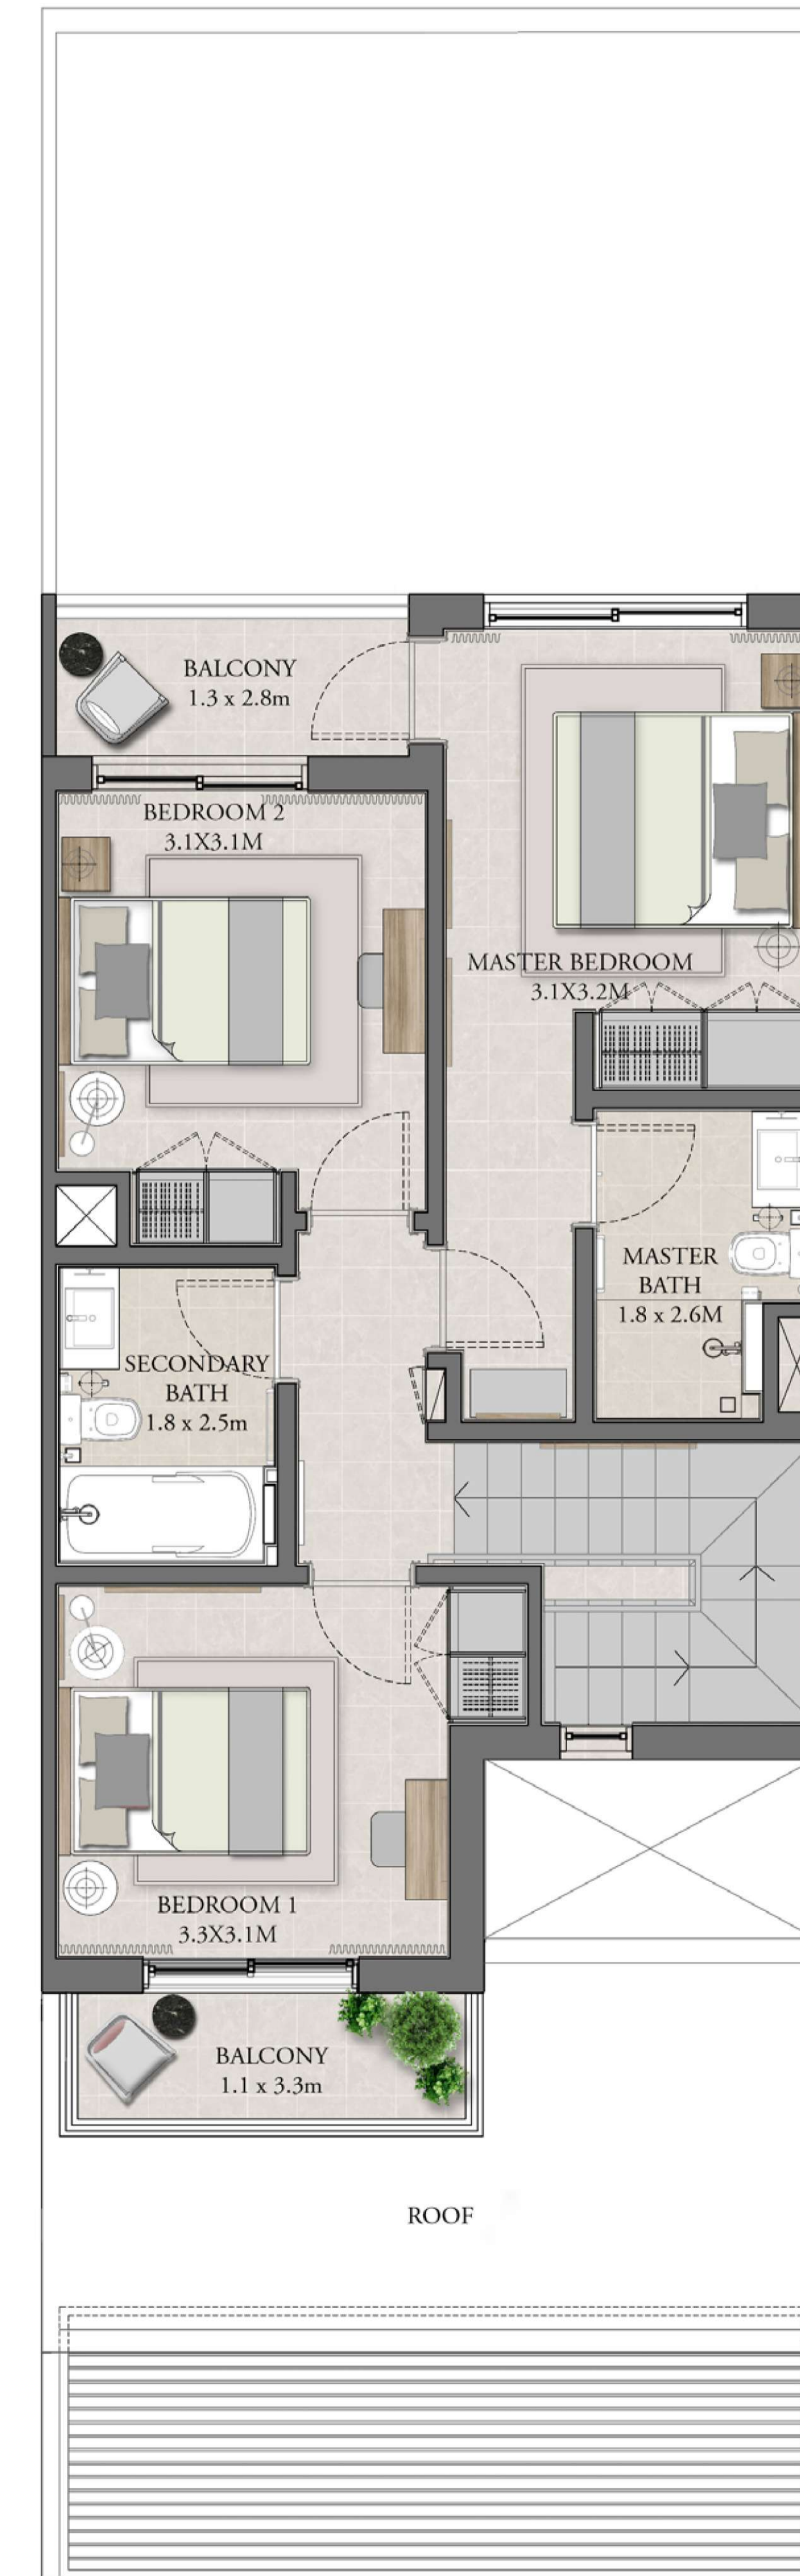

EXPO GOLF VILLAS 4

STYLE 1

3 BEDROOM

TYPE A

UNIT	TOTAL AREA	
TH4 - M	1,936.21 SQ.FT.	179.88 SQ.M.
TH5 - M2 TH6 - M3 TH7 - M2	1,941.05 SQ.FT.	180.33 SQ.M.
TH6 - M2 TH8 - M2	1,940.09 SQ.FT.	180.24 SQ.M.
TH7 - M4 TH8 - M5	1,941.48 SQ.FT.	180.37 SQ.M.
TH8 - M3	1,940.73 SQ.FT.	180.30 SQ.M.

KEY PLAN

EXPO GOLF VILLAS 4

STYLE 1

3 BEDROOM

TYPE B

UNIT	TOTAL AREA	
TH5 - M1 TH5 - M3 TH6 - M1 TH7 - M5 TH8 - M6	2,077.22 SQ.FT.	192.98 SQ.M.
TH6 - M4	2,076.36 SQ.FT.	192.90 SQ.M.
TH7 - M1 TH7 - M3 TH8 - M1 TH8 - M4	2,078.08 SQ.FT.	193.06 SQ.M.

KEY PLAN

EXPO GOLF VILLAS 4

STYLE 1

4 BEDROOM

UNIT	TOTAL AREA	
TH4 - E	2,394.97 SQ.FT.	222.50 SQ.M.
TH5 - E1	2,396.37 SQ.FT.	222.63 SQ.M.
TH5 - E2 TH6 - E TH7 - E TH8 - E	2,396.04 SQ.FT.	222.60 SQ.M.

KEY PLAN

EXPO GOLF VILLAS 4

STYLE 2

3 BEDROOM

TYPE A

UNIT	TOTAL AREA	
TH5 - M2	1,992.29 SQ.FT.	185.09 SQ.M.
TH6 - M1		
TH7 - M1		
TH8 - M1		
TH8 - M4		

KEY PLAN

EXPO GOLF VILLAS 4

STYLE 2