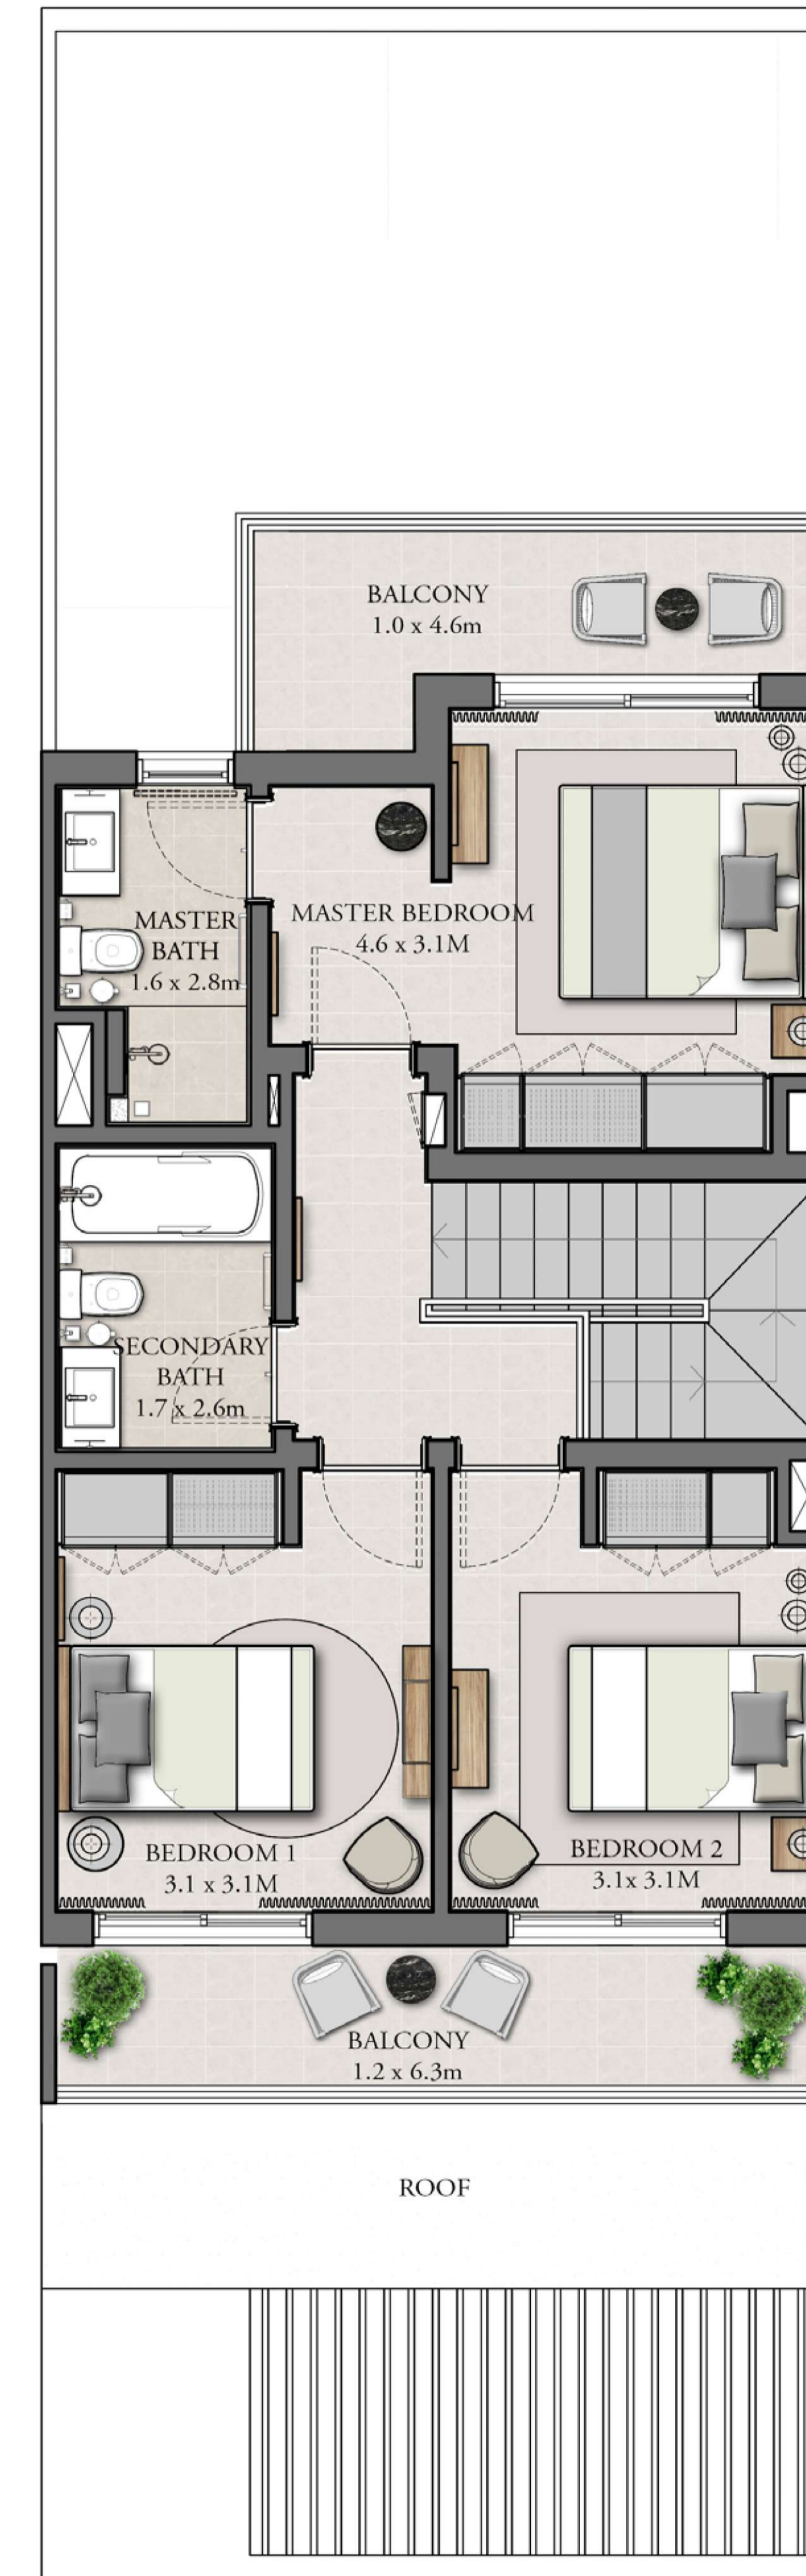

EXPO GOLF VILLAS 4

STYLE 2

3 BEDROOM

TYPE B

UNIT	TOTAL AREA	
TH4 - M TH5 - M1 TH6 - M2 TH7 - M4	2,079.15 SQ.FT.	193.16 SQ.M.
TH7 - M2	2,080.77 SQ.FT.	193.31 SQ.M.
TH7 - M3	2,078.29 SQ.FT.	193.08 SQ.M.
TH8 - M2	2,081.09 SQ.FT.	193.34 SQ.M.
TH8 - M3	2,082.60 SQ.FT.	193.48 SQ.M.

KEY PLAN